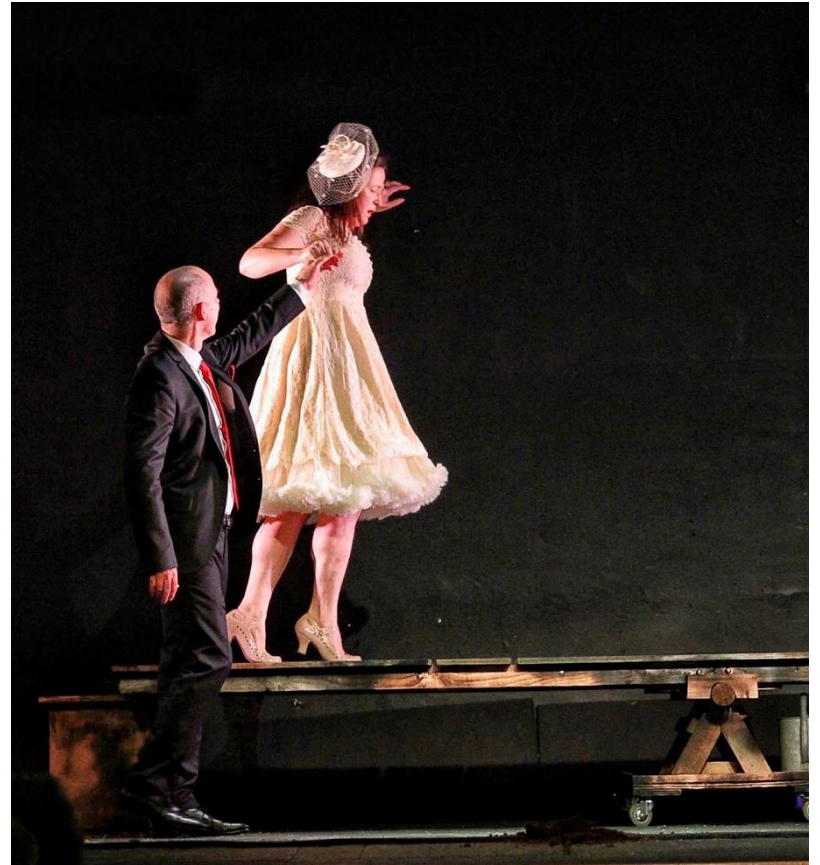

Eurydice

by Sarah Ruhl
Dalkey Town Hall & Heritage Centre & various

Directed and Designed by Emma Jane Nulty

Lighting Design by Barry Donaldson
Photos by Lucy Nuzum

Feb - May 2022