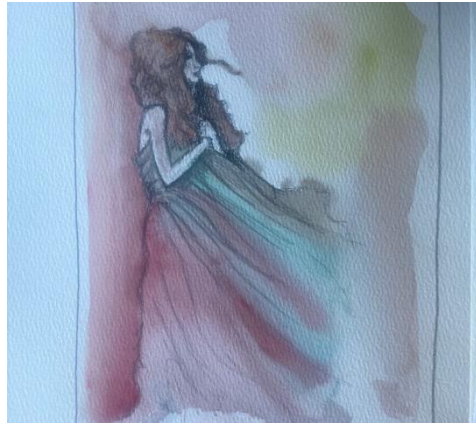

Examples of art work
- various mediums
used:
acrylic, spray,
watercolour, & ink.